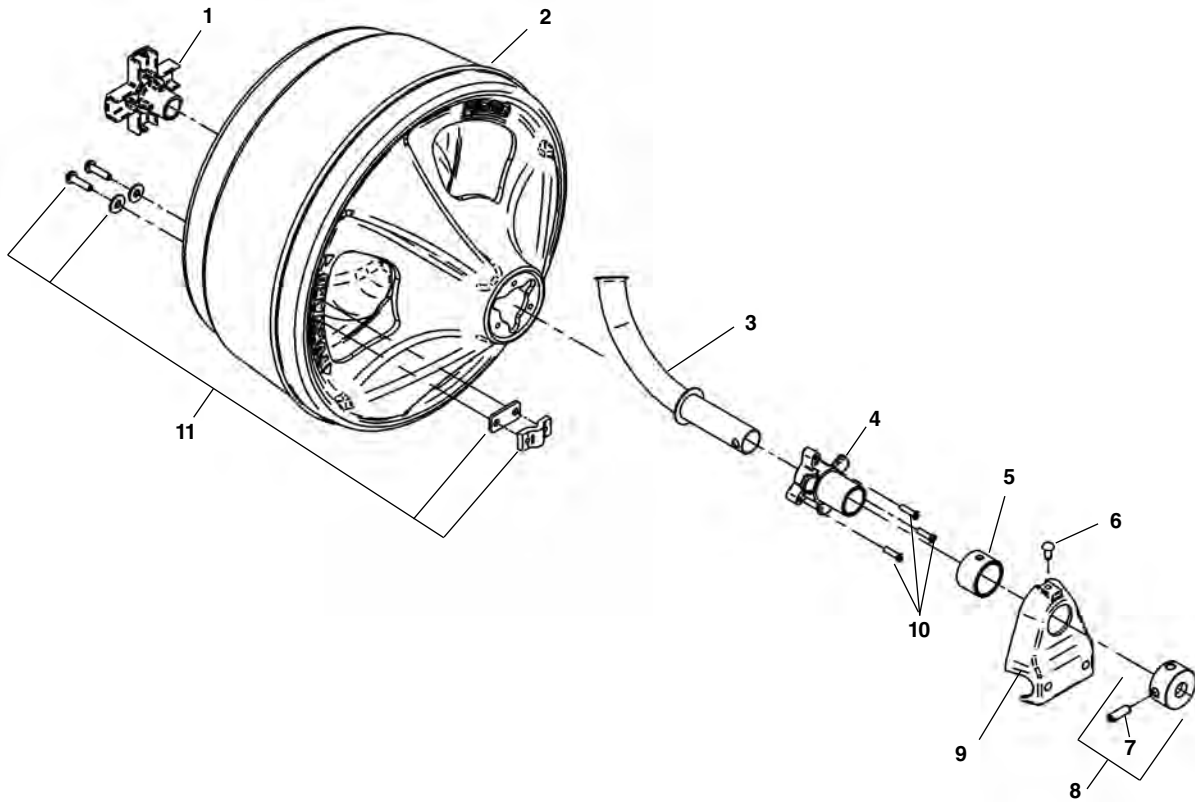

**Main Components - Type 2**

**NOTE: Order parts by Catalog Number only.  
DO NOT order by Reference Number.**

Ref. No.	Catalog No.	Description	Ref. No.	Catalog No.	Description
1	68937	Screw #10-24 (3)	11	27048	Drum Assembly
2	27483	Belt Guard	12	91302	Hex Screw 5/16"-18 x 1 1/4" (2)
3	27498	V-Belt	13	27603	Guide Hose Mounting Bracket
4	27513	Pulley	14	26778	Guide Hose Assembly
5	60065	Flat Washer 5/16" (7)	15	52343	AUTOFEED® Assembly
6	59785	Hex Screw 5/16"-18 x 3/4" (5)	16	27608	Spacer
7	53333	Motor 120V 60Hz	17	27517	Lock Nut 5/16" (3)
8	27623	Motor 220/240V 50Hz	18	27508	Hex Nut 5/16"
	27583	Motor 220V 50Hz Europe	19	30728	Torque Limiter Assy.
	50497	GFI Power Cord 120V 60Hz	20	27523	Spring
	15707	Power Cord 220V Export	21	27533	Pulley Bracket
	15692	Power Cord 240V Australia	22	27493	Flange Bushing
9	65842	Power Cord 220V Europe	23	33082	Flat Washer 5/16" (2)
	35142	Hose Clamp	24	27488	Idler Pulley (2)
	37967	Foot Switch	25	33627	Shoulder Screw 5/8" x 1 1/4"

## Drum Assembly

**NOTE: Order parts by Catalog Number only.  
DO NOT order by Reference Number.**

Ref. No.	Catalog No.	Description
—	27048	Drum Assembly
1	27543	Sleeve Bushing
2	27528	Drum
3	27478	Guide Tube
4	27448	Guide Tube Bushing
5	27468	Sleeve Bushing
6	27548	Drive Screw
7	39582	Set Screw $\frac{5}{16}$ " x 1"
8	37912	Set Collar Assembly
9	27443	Bearing Support
10	27578	Screw #8 - 16 x $\frac{3}{4}$ " (3)
11	56147	Cable Clamp Assembly