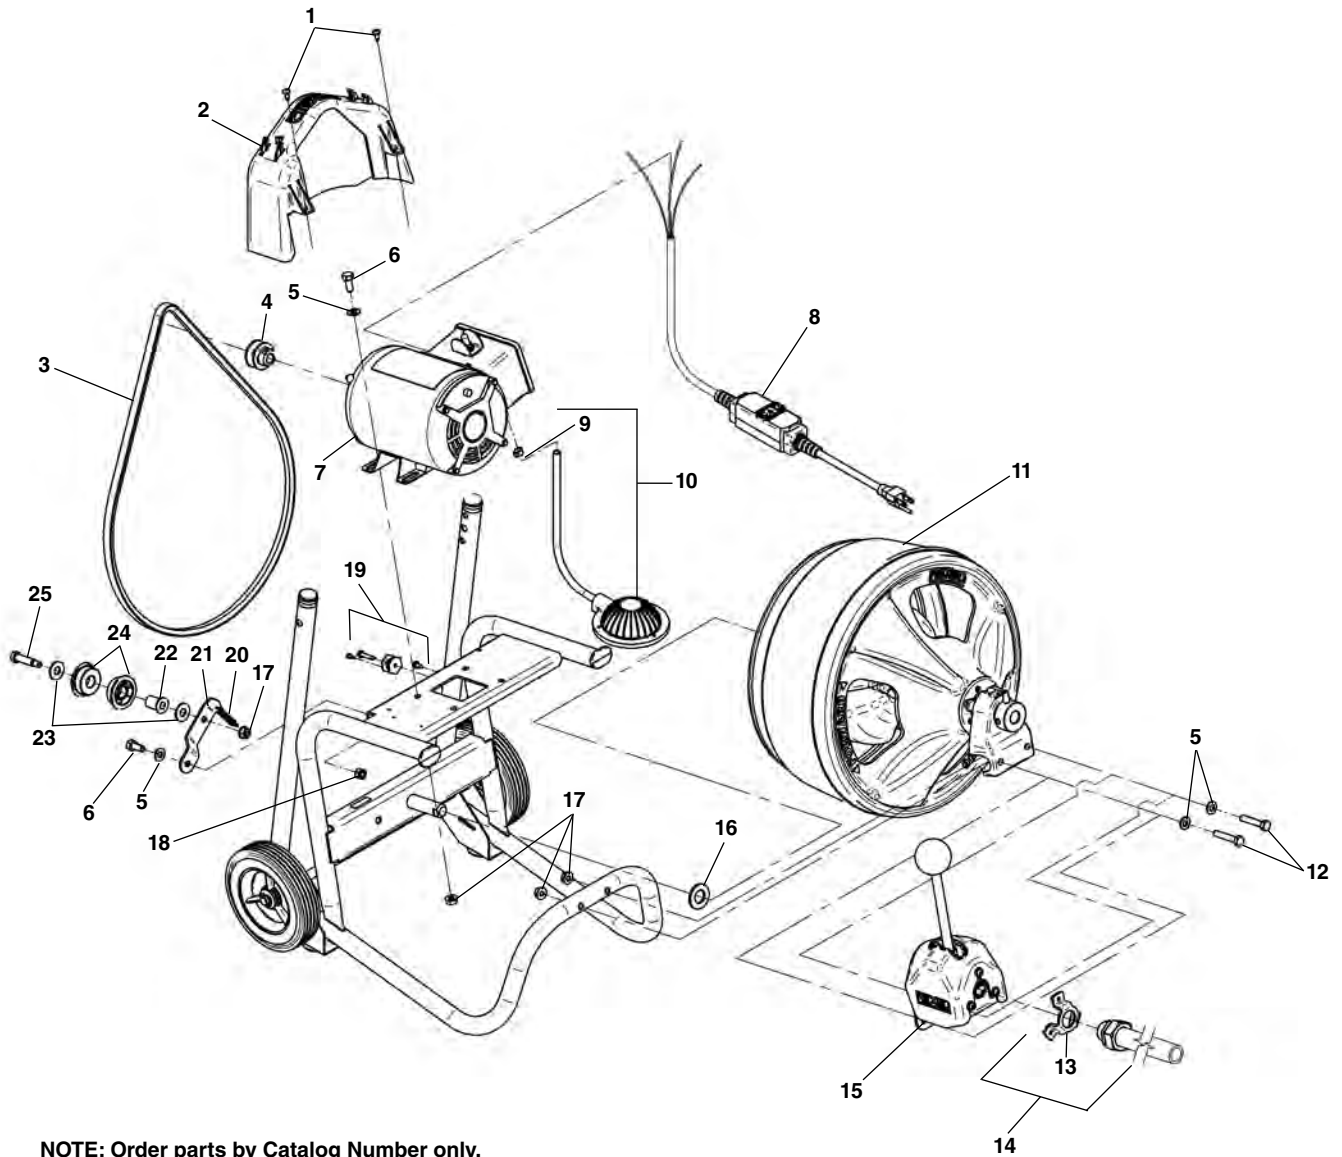

**Main Components - Type 2**

**NOTE: Order parts by Catalog Number only.  
DO NOT order by Reference Number.**

Ref. No.	Catalog No.	Description	Ref. No.	Catalog No.	Description
1	68937	Screw #10-24 (3)	11	27048	Drum Assembly
2	27483	Belt Guard	12	91302	Hex Screw 5/16"-18 x 1 1/4" (2)
3	27498	V-Belt	13	27603	Guide Hose Mounting Bracket
4	27513	Pulley	14	26778	Guide Hose Assembly
5	60065	Flat Washer 5/16" (7)	15	52343	AUTOFEED® Assembly
6	59785	Hex Screw 5/16"-18 x 3/4" (5)	16	27608	Spacer
7	53333	Motor 120V 60Hz	17	27517	Lock Nut 5/16" (3)
8	27623	Motor 220/240V 50Hz	18	27508	Hex Nut 5/16"
	27583	Motor 220V 50Hz Europe	19	30728	Torque Limiter Assy.
	50497	GFI Power Cord 120V 60Hz	20	27523	Spring
	15707	Power Cord 220V Export	21	27533	Pulley Bracket
	15692	Power Cord 240V Australia	22	27493	Flange Bushing
9	65842	Power Cord 220V Europe	23	33082	Flat Washer 5/16" (2)
	35142	Hose Clamp	24	27488	Idler Pulley (2)
	37967	Foot Switch	25	33627	Shoulder Screw 5/8" x 1 1/4"