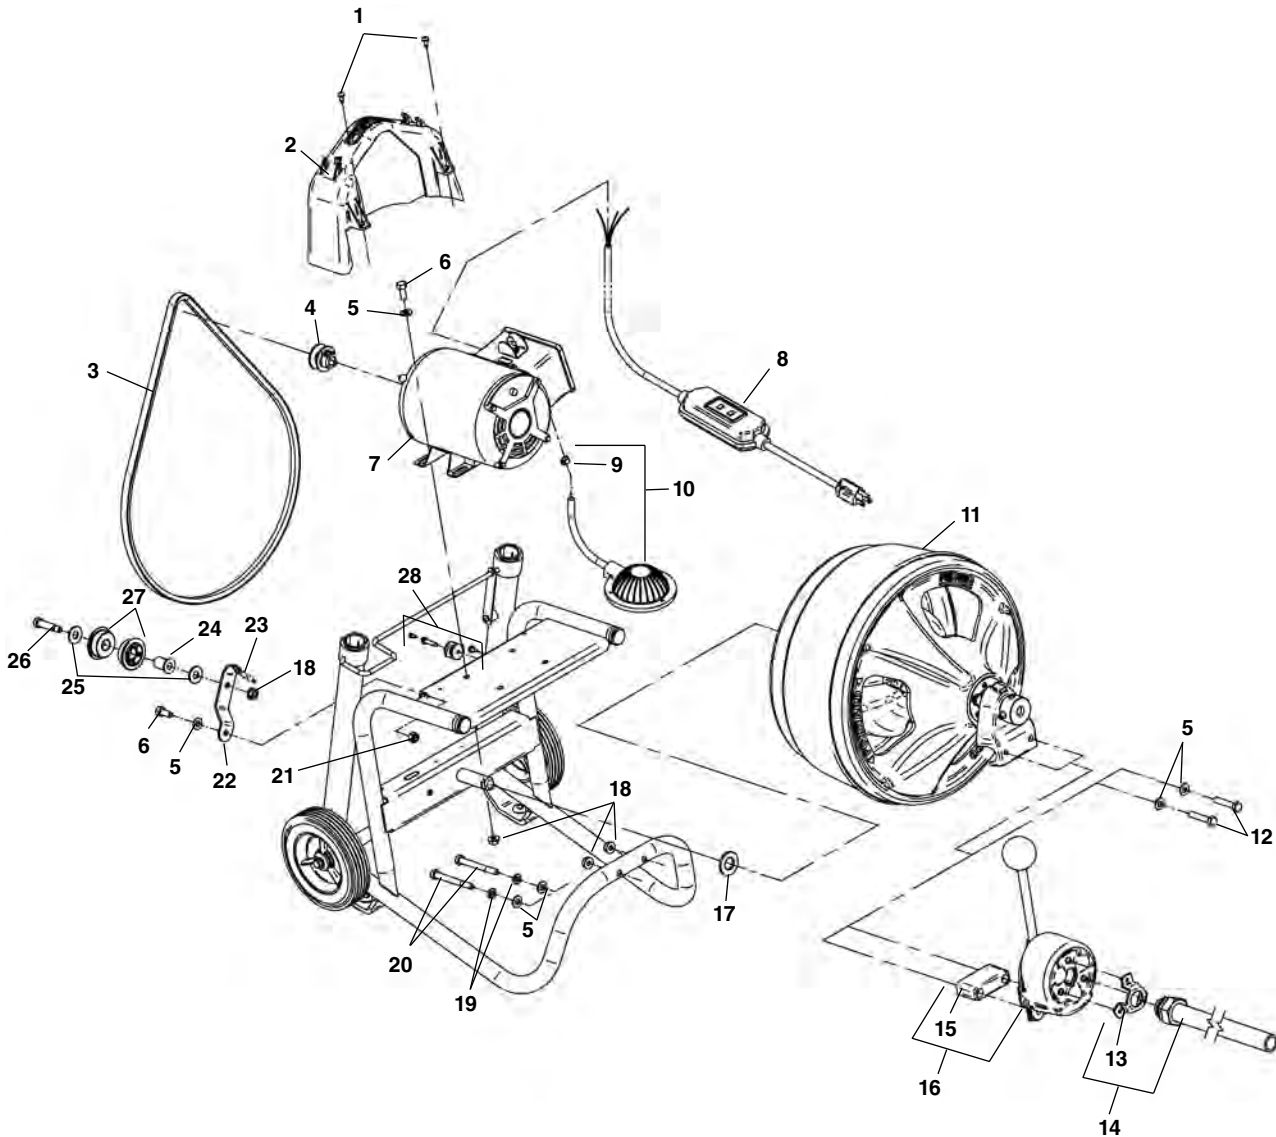

Main Components

**NOTE: Order parts by Catalog Number only.
DO NOT order by Reference Number.**

Ref. No.	Catalog No.	Description	Ref. No.	Catalog No.	Description
1	68937	Screw #10-24 (3)	13	27603	Guide Hose Mounting Bracket
2	27483	Belt Guard	14	26778	Guide Hose Assembly
3	27498	V-Belt	15	27608	Spacer
4	27513	Pulley	16	26773	AUTOFEED® Assembly
5	60065	Flat Washer 5/16" (7)	17	41790	Flat Washer
6	59785	Hex Screw 5/16"-18 x 3/4" (5)	18	27517	Lock Nut 5/16"
7	27568	Motor 120V 60Hz	19	60080	Lock Washer 5/16"
	27623	Motor 220/240V 50Hz	20	60737	Hex Screw 5/16"-18 x 3" (2)
	27583	Motor 220V 50Hz Europe	21	27508	Hex Nut 5/16"
8	50497	GFI Power Cord 120V 60Hz	22	27533	Pulley Bracket
	15707	Power Cord 220V Export	23	27523	Spring
	15692	Power Cord 240V Australia	24	27493	Flange Bushing
	65842	Power Cord 220V Europe	25	44230	Flat Washer 3/8" (2)
9	35142	Hose Clamp	26	33627	Shoulder Screw 3/8" x 1 1/4"
10	37967	Foot Switch	27	27488	Idler Pulley (2)
11	27048	Drum Assembly	28	30728	Torque Limiter Assy.
12	91302	Hex Screw 5/16"-18 x 1 3/4" (2)